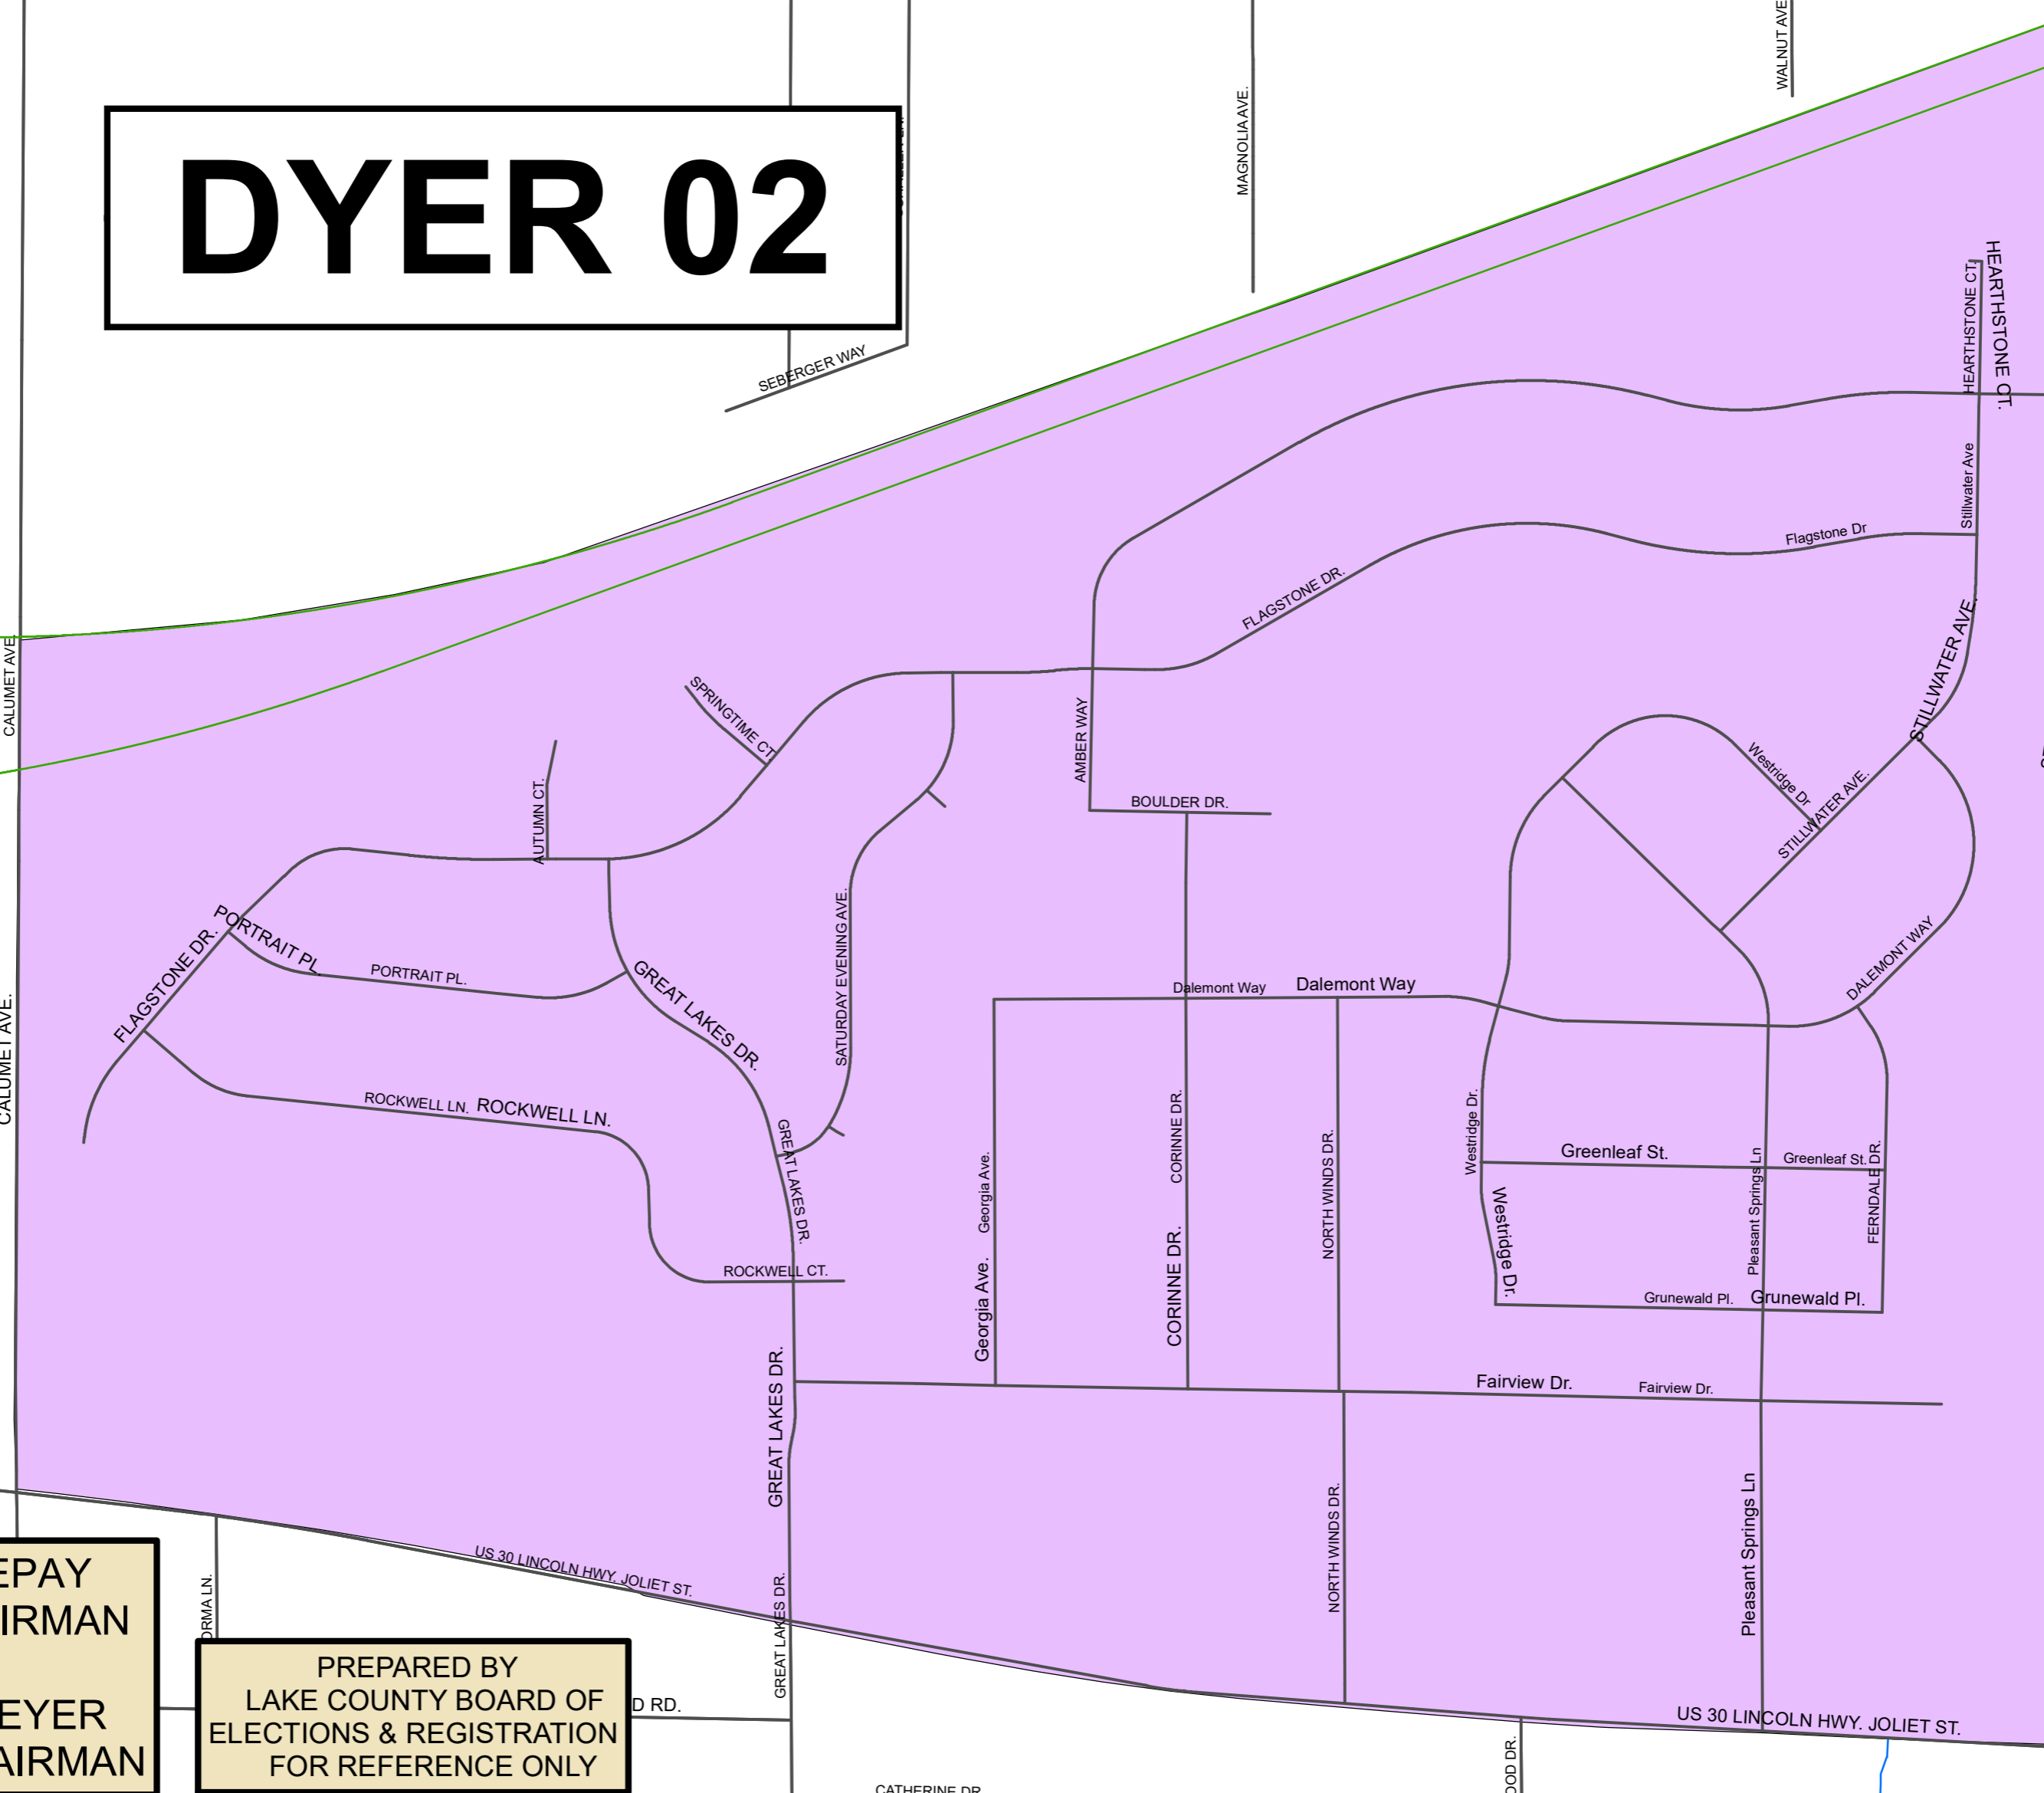

DYER 02

MICHAEL C. REPAY
DEMOCRAT CHAIRMAN

RANDELL NIEMEYER
REPUBLICAN CHAIRMAN

PREPARED BY
LAKE COUNTY BOARD OF
ELECTIONS & REGISTRATION
FOR REFERENCE ONLY

CLARK RD. CLARK RD. MICHAEL ST. CALUMET AVE. CALUMET AVE. SEBERGER WAY. MAGNOLIA AVE. WALNUT AVE. HEARTHSTONE CT. HEARTHSTONE CT. DEER CREEK DR. DEER CREEK DR. GOLDEN LEAF LN. WINTERBERRY LN. SILVER FERN LN. HOLLYHOCK LN. WILDFLOWER WAY. ST. JOHN RD. ST. JOHN RD. STILLWATER AVE. STILLWATER AVE. DALEMONT WAY. DALEMONT WAY. Westridge Dr. Westridge Dr. Greenleaf St. Greenleaf St. Pleasant Springs Ln. Pleasant Springs Ln. FERDALE DR. FERDALE DR. Grunewald Pl. Grunewald Pl. Fairview Dr. Fairview Dr. North Winds Dr. North Winds Dr. Georgia Ave. Georgia Ave. CORINNE DR. CORINNE DR. ROCKWELL LN. ROCKWELL LN. GREAT LAKES DR. GREAT LAKES DR. SATURDAY EVENING AVE. SATURDAY EVENING AVE. AMBER WAY. AMBER WAY. BOULDER DR. BOULDER DR. SPRINGTIME CT. SPRINGTIME CT. AUTUMN CT. AUTUMN CT. PORTRAIT PL. PORTRAIT PL. FLAGSTONE DR. FLAGSTONE DR. ROCKWELL CT. ROCKWELL CT. GREAT LAKES DR. GREAT LAKES DR. US 30 LINCOLN HWY. JOLIET ST. US 30 LINCOLN HWY. JOLIET ST. CATHERINE DR. CATHERINE DR. FLAG LN. (PRIVATE) FLAG LN. (PRIVATE) CASTLEWOOD DR. CASTLEWOOD DR. PLEASANT SPRINGS LN. PLEASANT SPRINGS LN. ST. JOHN RD. ST. JOHN RD. OLD BEACH RD. OLD BEACH RD. SANDRIDGE LN. SANDRIDGE LN. LARGE LN. LARGE LN.